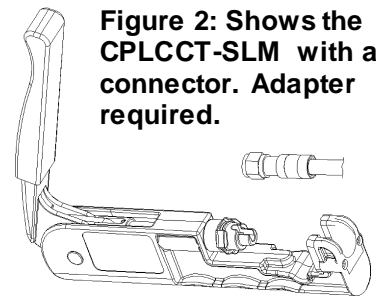

To use with F connectors: (see Table 1)

1) Follow the same instructions as with the BNC, but insert the correct adapter into the BNC spring clip before inserting the "F" connector. Insert the gold adapter for gold "F" connectors and the silver adapter for silver "F" connectors.

Figure 2: Shows the CPLCCT-SLM with an "F" connector. Adapter required.