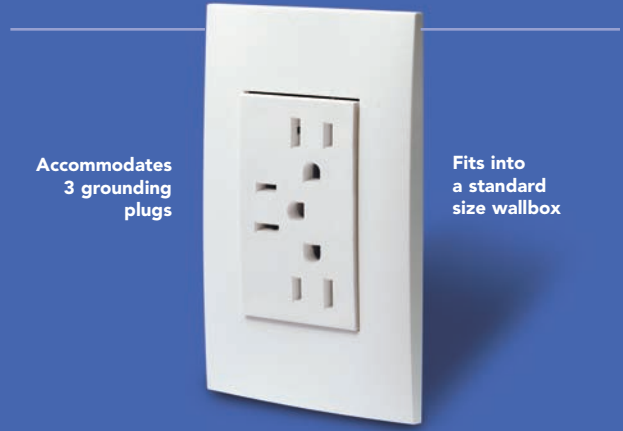

Acenti Dimmers offer a pleasing, symmetrical appearance. The soothing blue LEDs provide guidance in the dark.

Acenti Triplex Receptacle is the industry's first triplex receptacle. Its' three outlets can accept multiple plugs, eliminating the cluttered look of power strips and adapters.

T H E A C E N T I C O L L E C T I O N
A FULL PORTFOLIO OF TECHNICALLY AND AESTHETICALLY SUPERIOR DEVICES.

				
Dimmers Incandescent 600W, 1000W Magnetic Low Voltage 600VA, 1000VA Electronic Low Voltage 400W, 600W Fluorescent 1000VA Mark 10®, 8A HI-Lume®	Matching Remote for Dimmer	Coordinating Remote for Dimmer	Switches Electronic 15A Electromechanical 20A-120V, 20A-277V (Single-Pole, 3-Way, 4-Way)	Matching Remote for Electronic Switch
				
Coordinating Remote for Electronic Switch	Quiet Fan Speed Control 1.5A	Triplex Receptacle 15A, 20A	Duplex Receptacle 15A, 20A	GFCI Receptacle 15A, 20A
				
Sixplex Surge Receptacle 15A	Duplex Surge Receptacle 15A, 20A	4-Port QuickPort® Wallplate Insert 2- to 6-Port Available	QuickPort® Connectors RCA Jack A selection of Voice & Data connectors available	

Wallplates - Acenti presents a beautiful complement of engineering-grade polymer screwless wallplates, as well as the industry's first completely screwless metal wallplates. Available in 1-gang to 6-gang versions.