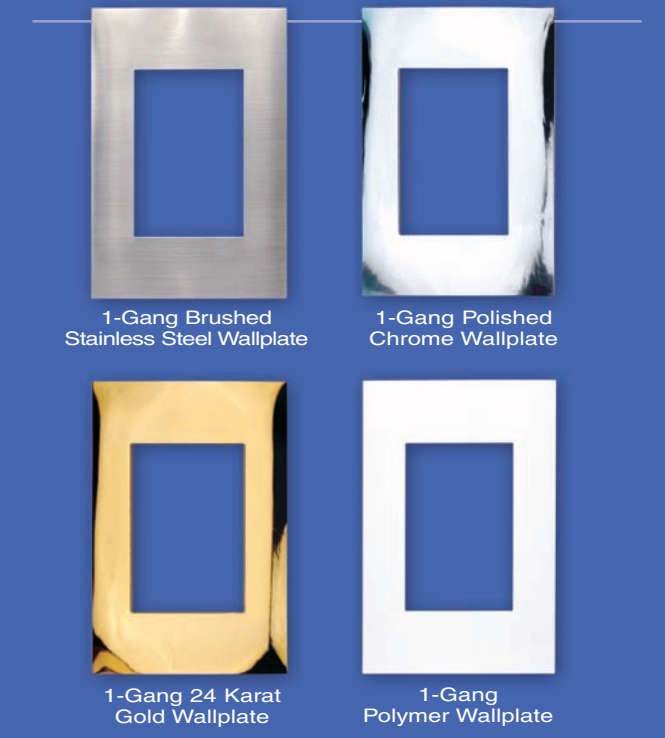

Acenti Dimmers offer a pleasing, symmetrical appearance. The soothing blue LEDs provide guidance in the dark.

Acenti Triplex Receptacle is the industry's first triplex receptacle. Its' three outlets can accept multiple plugs, eliminating the cluttered look of power strips and adapters.

T H E A C E N T I C O L L E C T I O N
A FULL PORTFOLIO OF TECHNICALLY AND AESTHETICALLY SUPERIOR DEVICES.

				
Dimmers Incandescent 600W, 1000W Magnetic Low Voltage 600VA, 1000VA Electronic Low Voltage 400W, 600W Fluorescent 1000VA Mark 10®, 8A HI-Lume®	Matching Remote for Dimmer	Coordinating Remote for Dimmer	Switches Electronic 15A Electromechanical 20A-120V, 20A-277V (Single-Pole, 3-Way, 4-Way)	Matching Remote for Electronic Switch
				
Coordinating Remote for Electronic Switch	Quiet Fan Speed Control 1.5A	Triplex Receptacle 15A, 20A	Duplex Receptacle 15A, 20A	GFCI Receptacle 15A, 20A
				
Sixplex Surge Receptacle 15A	Duplex Surge Receptacle 15A, 20A	4-Port QuickPort® Wallplate Insert 2- to 6-Port Available	QuickPort® Connectors RCA Jack A selection of Voice & Data connectors available	

Wallplates - Acenti presents a beautiful complement of engineering-grade polymer screwless wallplates, as well as the industry's first completely screwless metal wallplates. Available in 1-gang to 6-gang versions.

The Acenti Collection is available in a range of Neutral tones. Wallplates are also available in Polished Chrome, Stainless Steel and 24k Gold finishes.