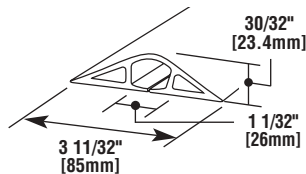

Corduct Ordering Information

Corduct Product Specifications

CATALOG NUMBER	COLOR	LENGTH	
		Inches	[mm]
BE1200-5	Beige	5'	[1.5m]
BE1200-5R*	Beige	5'	[1.5m]
BE1200-10	Beige	10'	[3.0m]
BE1200-50	Beige	50'	[15.2m]
BK1200-5	Black	5'	[1.5m]
BK1200-10	Black	10'	[3.0m]
BK1200-50	Black	50'	[15.2m]
BR1200-5	Brown	5'	[1.5m]
BR1200-5R*	Brown	5'	[1.5m]
BR1200-10	Brown	10'	[3.0m]
BR1200-50	Brown	50'	[15.2m]
GR1200-5	Gray	5'	[1.5m]
GR1200-5R*	Gray	5'	[1.5m]
GR1200-10	Gray	10'	[3.0m]
GR1200-50	Gray	50'	[15.2m]
YL1200-50	High Visibility Yellow	50'	[15.2m]
BE1400-5	Beige	5'	[1.5m]
BE1400-10	Beige	10'	[3.0m]
BE1400-50	Beige	50'	[15.2m]
BK1400-5	Black	5'	[1.5m]
BK1400-10	Black	10'	[3.0m]
BK1400-50	Black	50'	[15.2m]
BR1400-5	Brown	5'	[1.5m]
BR1400-10	Brown	10'	[3.0m]
BR1400-50	Brown	50'	[15.2m]
GR1400-5	Gray	5'	[1.5m]
GR1400-10	Gray	10'	[3.0m]
GR1400-50	Gray	50'	[15.2m]
YL1400-50	High Visibility Yellow	50'	[15.2m]
BE1600-5	Beige	5'	[1.5m]
BE1600-10	Beige	10'	[3.0m]
BE1600-25	Beige	25'	[7.6m]
BK1600-5	Black	5'	[1.5m]
BK1600-10	Black	10'	[3.0m]
BK1600-25	Black	25'	[7.6m]
BR1600-5	Brown	5'	[1.5m]
BR1600-10	Brown	10'	[3.0m]
BR1600-25	Brown	25'	[7.6m]
GR1600-5	Gray	5'	[1.5m]
GR1600-10	Gray	10'	[3.0m]
GR1600-25	Gray	25'	[7.6m]
YL1600-25	High Visibility Yellow	25'	[7.6m]

1200 Series

1400 Series

1600 Series

Corduct Accessories

Catalog No./Item

Description/Specifications

DST2

Double-Sided Tape – For long term installation. 2" wide x 17 yards [51mm x 15.5m] in length.