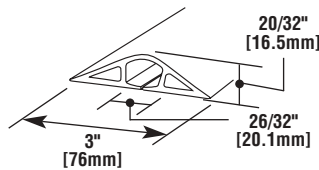

Corduct Ordering Information

Corduct Product Specifications

CATALOG NUMBER	COLOR	LENGTH	
		Inches	[mm]
BE1200-5	Beige	5'	[1.5m]
BE1200-5R*	Beige	5'	[1.5m]
BE1200-10	Beige	10'	[3.0m]
BE1200-50	Beige	50'	[15.2m]
BK1200-5	Black	5'	[1.5m]
BK1200-10	Black	10'	[3.0m]
BK1200-50	Black	50'	[15.2m]
BR1200-5	Brown	5'	[1.5m]
BR1200-5R*	Brown	5'	[1.5m]
BR1200-10	Brown	10'	[3.0m]
BR1200-50	Brown	50'	[15.2m]
GR1200-5	Gray	5'	[1.5m]
GR1200-5R*	Gray	5'	[1.5m]
GR1200-10	Gray	10'	[3.0m]
GR1200-50	Gray	50'	[15.2m]
YL1200-50	High Visibility Yellow	50'	[15.2m]
BE1400-5	Beige	5'	[1.5m]
BE1400-10	Beige	10'	[3.0m]
BE1400-50	Beige	50'	[15.2m]
BK1400-5	Black	5'	[1.5m]
BK1400-10	Black	10'	[3.0m]
BK1400-50	Black	50'	[15.2m]
BR1400-5	Brown	5'	[1.5m]
BR1400-10	Brown	10'	[3.0m]
BR1400-50	Brown	50'	[15.2m]
GR1400-5	Gray	5'	[1.5m]
GR1400-10	Gray	10'	[3.0m]
GR1400-50	Gray	50'	[15.2m]
YL1400-50	High Visibility Yellow	50'	[15.2m]
BE1600-5	Beige	5'	[1.5m]
BE1600-10	Beige	10'	[3.0m]
BE1600-25	Beige	25'	[7.6m]
BK1600-5	Black	5'	[1.5m]
BK1600-10	Black	10'	[3.0m]
BK1600-25	Black	25'	[7.6m]
BR1600-5	Brown	5'	[1.5m]
BR1600-10	Brown	10'	[3.0m]
BR1600-25	Brown	25'	[7.6m]
GR1600-5	Gray	5'	[1.5m]
GR1600-10	Gray	10'	[3.0m]
GR1600-25	Gray	25'	[7.6m]
YL1600-25	High Visibility Yellow	25'	[7.6m]

1200 Series

1400 Series

1600 Series

Corduct Accessories

Catalog No./Item

Description/Specifications

DST2

Double-Sided Tape – For long term installation. 2" wide x 17 yards [51mm x 15.5m] in length.