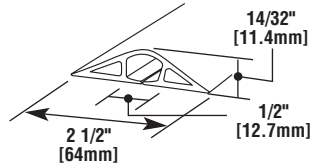

Corduct Ordering Information

Corduct Product Specifications

CATALOG NUMBER	COLOR	LENGTH	
		Inches	[mm]
BE1200-5	Beige	5'	[1.5m]
BE1200-5R*	Beige	5'	[1.5m]
BE1200-10	Beige	10'	[3.0m]
BE1200-50	Beige	50'	[15.2m]
BK1200-5	Black	5'	[1.5m]
BK1200-10	Black	10'	[3.0m]
BK1200-50	Black	50'	[15.2m]
BR1200-5	Brown	5'	[1.5m]
BR1200-5R*	Brown	5'	[1.5m]
BR1200-10	Brown	10'	[3.0m]
BR1200-50	Brown	50'	[15.2m]
GR1200-5	Gray	5'	[1.5m]
GR1200-5R*	Gray	5'	[1.5m]
GR1200-10	Gray	10'	[3.0m]
GR1200-50	Gray	50'	[15.2m]
YL1200-50	High Visibility Yellow	50'	[15.2m]
BE1400-5	Beige	5'	[1.5m]
BE1400-10	Beige	10'	[3.0m]
BE1400-50	Beige	50'	[15.2m]
BK1400-5	Black	5'	[1.5m]
BK1400-10	Black	10'	[3.0m]
BK1400-50	Black	50'	[15.2m]
BR1400-5	Brown	5'	[1.5m]
BR1400-10	Brown	10'	[3.0m]
BR1400-50	Brown	50'	[15.2m]
GR1400-5	Gray	5'	[1.5m]
GR1400-10	Gray	10'	[3.0m]
GR1400-50	Gray	50'	[15.2m]
YL1400-50	High Visibility Yellow	50'	[15.2m]
BE1600-5	Beige	5'	[1.5m]
BE1600-10	Beige	10'	[3.0m]
BE1600-25	Beige	25'	[7.6m]
BK1600-5	Black	5'	[1.5m]
BK1600-10	Black	10'	[3.0m]
BK1600-25	Black	25'	[7.6m]
BR1600-5	Brown	5'	[1.5m]
BR1600-10	Brown	10'	[3.0m]
BR1600-25	Brown	25'	[7.6m]
GR1600-5	Gray	5'	[1.5m]
GR1600-10	Gray	10'	[3.0m]
GR1600-25	Gray	25'	[7.6m]
YL1600-25	High Visibility Yellow	25'	[7.6m]

1200 Series

1400 Series

1600 Series

Corduct Accessories

Catalog No./Item

Description/Specifications

DST2

Double-Sided Tape – For long term installation. 2" wide x 17 yards [51mm x 15.5m] in length.