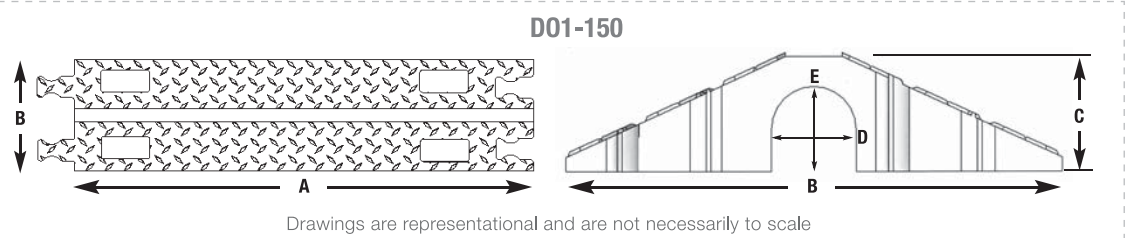

- Encloses cables, lines and hoses
- Diamond-tread, slip resistant surface for excellent traction
- Low angle ramps to provide easy access

Excellent Durability

Made from Yellow Jacket®, Inc.'s proprietary Durathane® cast molded polyurethane

- Same material used in extra heavy duty Yellow Jacket® Classic cable protectors
- Proven in over 25 years of continual use

DO1-150 under forklift load

Dimensions (1 Channel System*)

DESCRIPTION	MODEL #	Length (A)	Width (B)	Height (C)	Weight (lbs.)	Channel Width (D)	Channel Height (E)
Cable Protector	DO1-150	36.0"	8.7"	2.0"	10	1.50"	1.50"