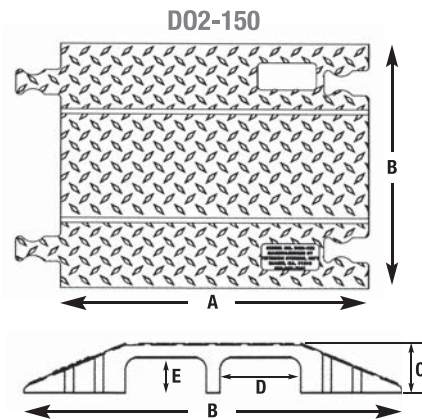

- 1 1/4" leading edge
- Extra strong “brace beam” construction

Excellent Durability

Made from Yellow Jacket, Inc.'s proprietary Durathane® cast molded polyurethane

- Same material used in extra heavy duty Yellow Jacket® Classic cable protectors
- Proven in over 25 years of continual use

Protects Permanently Installed Cables

- No base plate – just drops over cables, lines and hoses
- Protects from vehicular and foot traffic

Uses Original dog bone* Connector

- Provides quick assembly and disassembly
- Resists breaking under pressure

Safety Features

- Encloses cables – no loose cables, lines or hoses
- Diamond plate slip resistant surface for excellent traction
- Low angle ramps provide easy access for carts and other vehicles

DO2-150 under forklift truck

Drawings are representational and are not necessarily to scale

Dimensions (2 Channel System)

DESCRIPTION	MODEL #	Length (A)	Width (B)	Height (C)	Weight (lbs.)	Channel Width (D)	Channel Height (E)
Cable Protector	DO2-150	20.0"	16.0"	2.0"	11	3.50"	1.50"